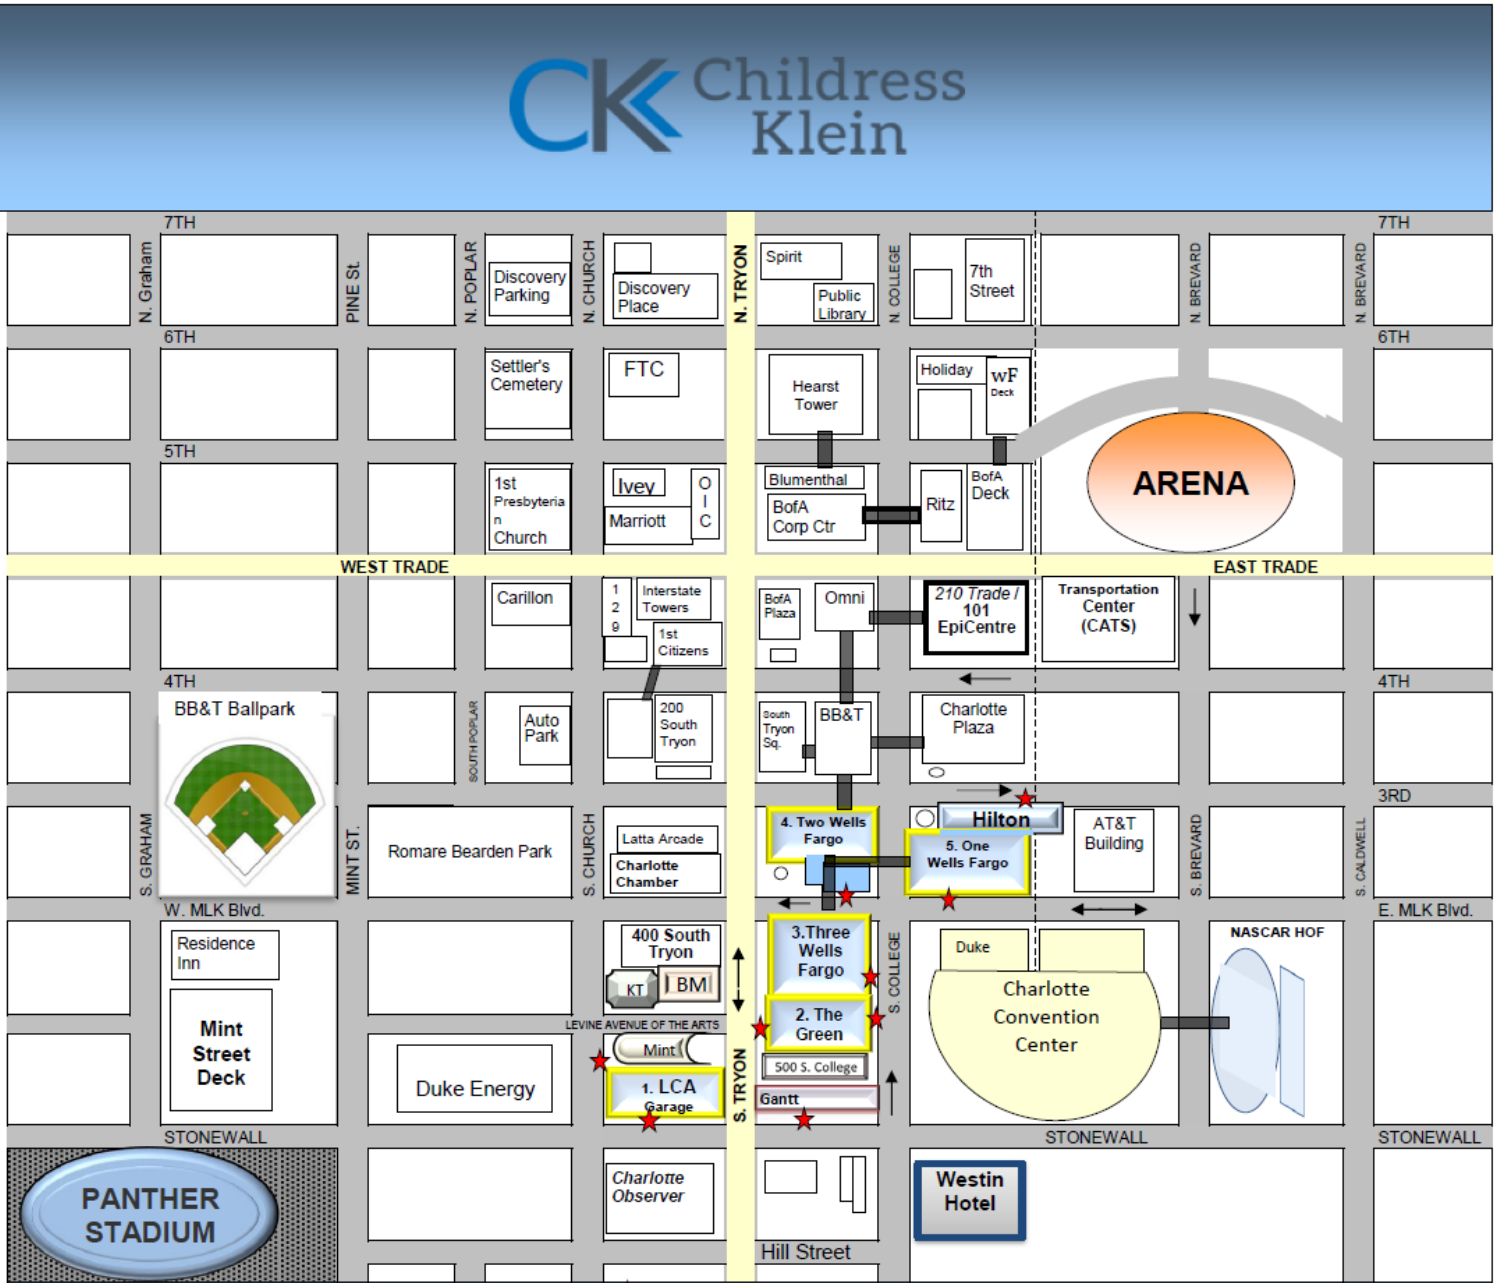

Uptown Map

★ Entrances / Exits

1. Levine Center for the Arts Garage
Entrances: West Stonewall
Address: 550 South Tryon Street

2. The Green Garage
Entrances: Tryon and College
Address: 435 South Tryon Street

3. Three Wells Fargo Center Deck
Monthly Parkers Only
Address: 301 South Tryon Street

4. Two Wells Fargo Center Deck
Entrances: Martin Luther King Blvd.
Address: 301 South Tryon Street

5. One Wells Fargo Center Garage
Entrances: MLK Blvd. and Third
Address: 301 South College Street

Charlotte Central Business District